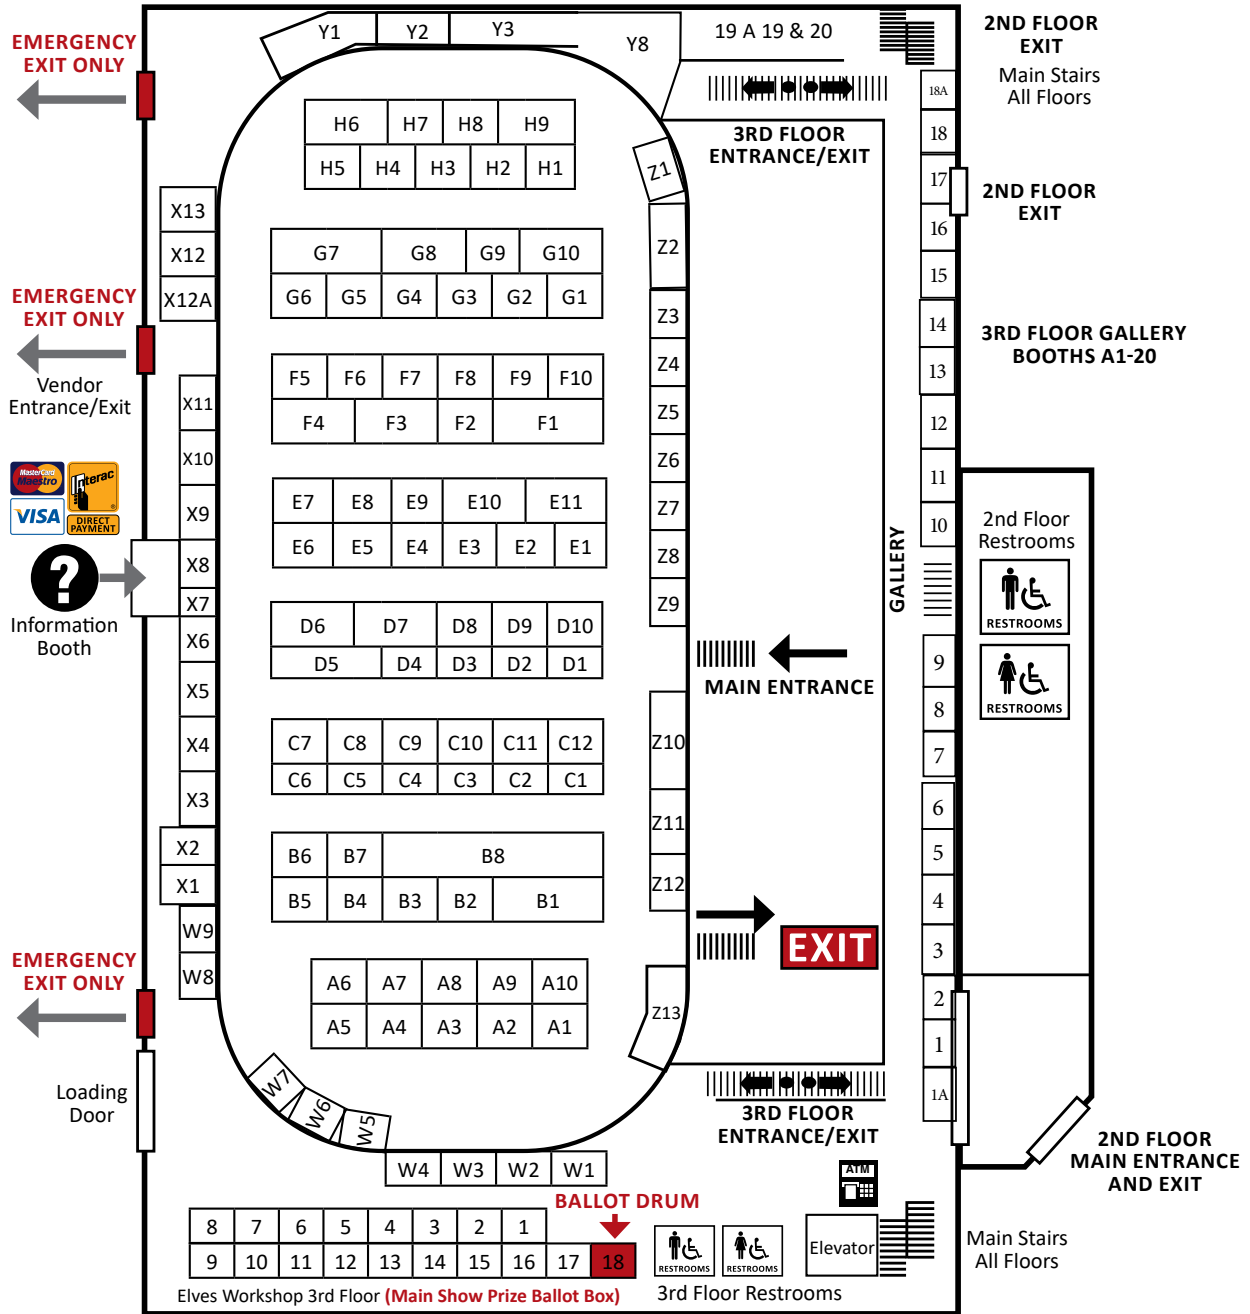

32nd Annual

Christmas at the Glacier

2024 Show Guide

Wednesday to Sunday	
Wed. 23	5pm - 9pm
Thu. 24	10am - 9pm
Fri. 25	10am - 9pm
Sat. 26	10am - 9pm
Sun. 27	10am - 5pm

**Visit the 3rd Floor
Gallery and
Elves Workshop
For more space to shop!
+ Lots More Vendors!**

Brought to you by
CGI
ENTERTAINMENT INC.

Sponsored in part by
Downhome Magazine
Bell
Aliant

Show Information Booth: 709 745 3761 | www.christmasattheglacier.com

Floor Plan

Services

- *Main stairs at both ends of facility - *Access to all floors
- Info Booth:** Visa/MasterCard/Debit Card service available on main show floor
- Elevator:** Provides access for strollers, wheelchairs & those who have difficulty with stairs.
- Washrooms:** 2nd floor centre and 3rd floor lounge
- Canteen:** 2nd floor
- ATM Machine:** Located next to elevator on 2nd floor

Please watch your step, the floor may be slippery.
Children must always be accompanied by an adult.

Coupon Offers Provided by

Special Thanks to the Following Suppliers

Looking for an Exhibitor?

Please note, some booths represent multiple producers, artists and giftware merchants and are not listed. Floor plan and listing subject to changes and corrections.